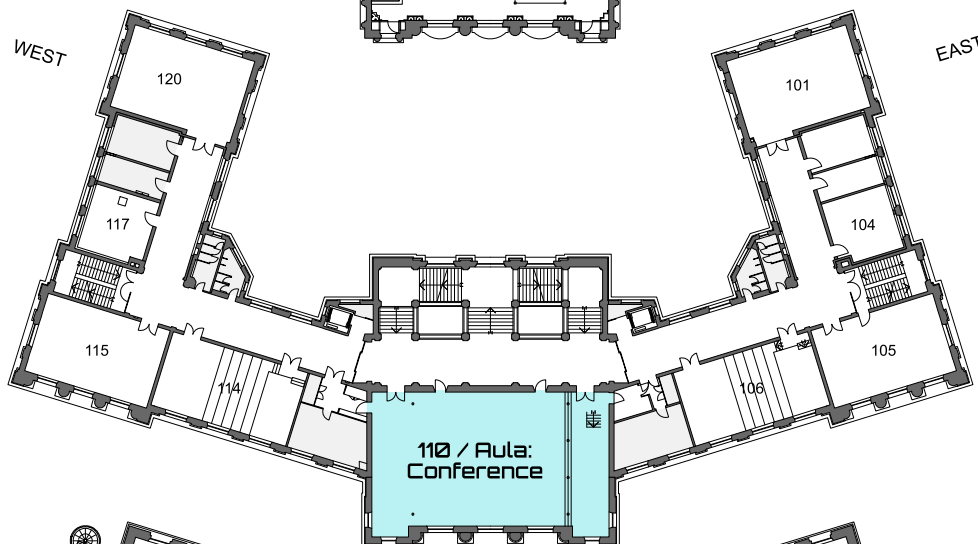

SGP 2026 room plan

3rd floor,
= "2. OG"

2nd floor,
= "1. OG"

Ground
floor

Universität Bern, Hochschulstrasse 4, 3012 Bern
<https://sgp26.org>