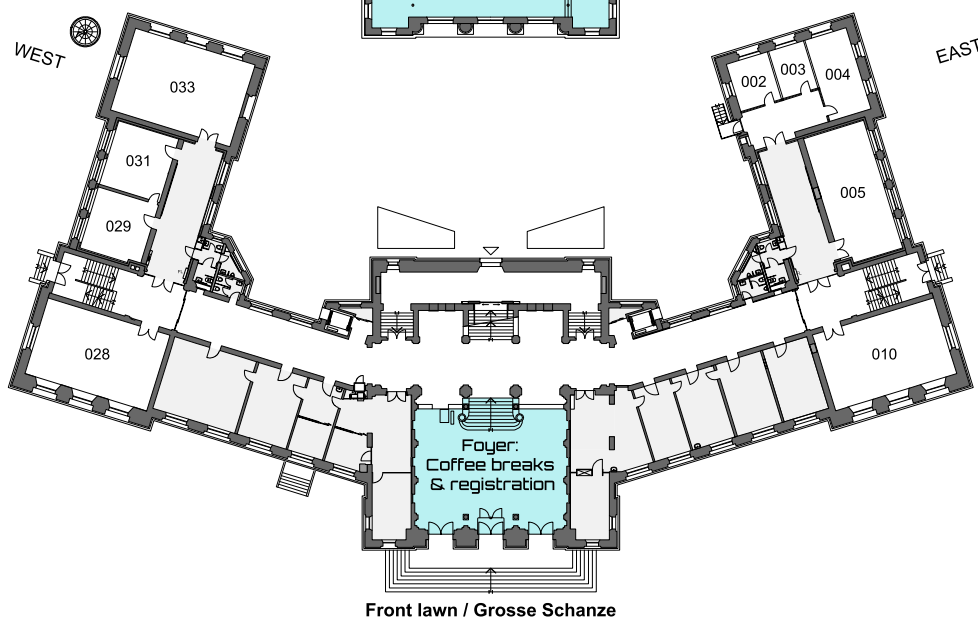

SGP 2026 room plan

3rd floor,
= "2. OG"

2nd floor,
= "1. OG"

Ground
floor

Universität Bern, Hochschulstrasse 4, 3012 Bern
<https://sgp26.org>