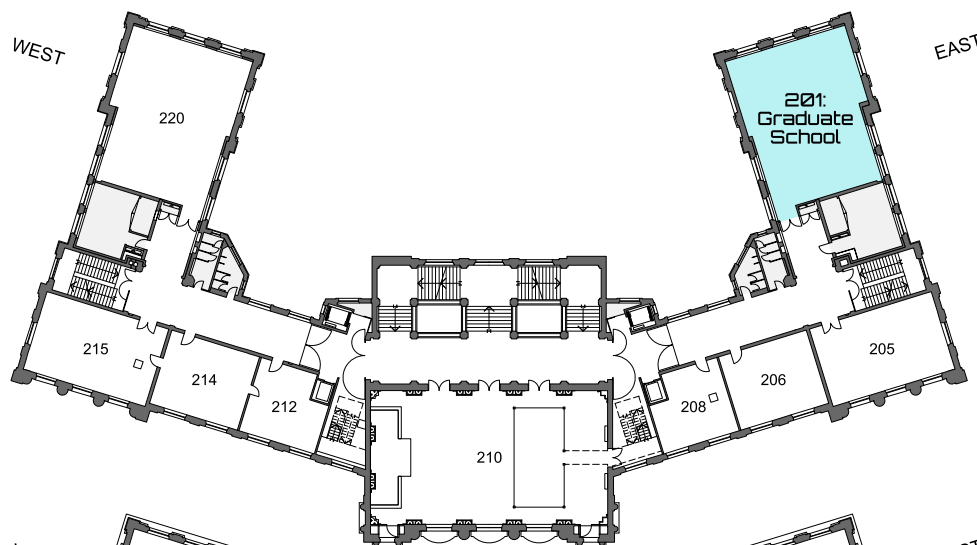

SGP 2026 room plan

3rd floor,
= "2. OG"

2nd floor,
= "1. OG"

Ground
floor

Universität Bern, Hochschulstrasse 4, 3012 Bern
<https://sgp26.org>